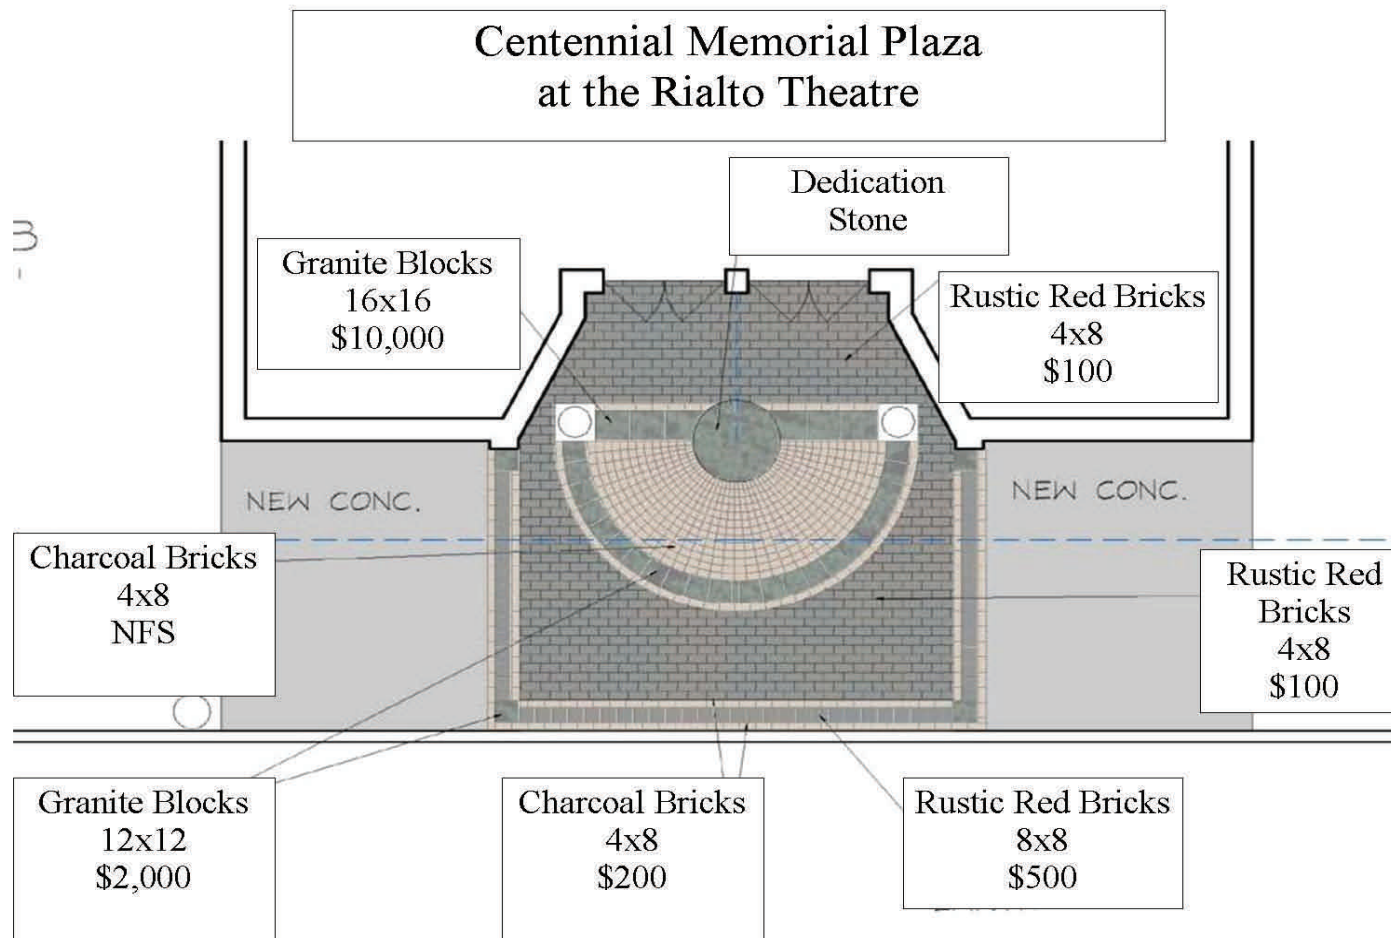

Coming to Rialto Theatre—Summer 2010

Centennial Memorial Plaza

Honor a

- Friend
- Family member
- Veteran
- Your business..... An anniversary!

New Brick Plaza with engraved bricks($100 and up
- for recognizing Rialto Theatre support)

- Dedication Stone – Not for Sale
- 4x8 Rustic Red Bricks - $100
- 4x8 Charcoal Bricks - $200
- 8x8 Rustic Red Bricks - $500
- 12x12 Granite Blocks - $2,000
- 16x16 Granite Blocks - $10,000